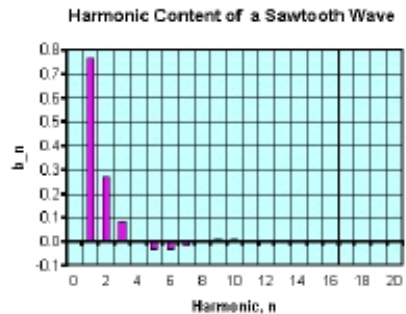

Basic Musical Waveforms

1. Sine/Cosine Wave: Mellow Sounding – No High Harmonics

2. Triangle Wave: A Bit Brighter Sounding – Has Harmonics!

3. Sawtooth Wave: Even Brighter Sounding – Even More Harmonics

4. Square Wave: Brightest Sounding – Has the Most Harmonics