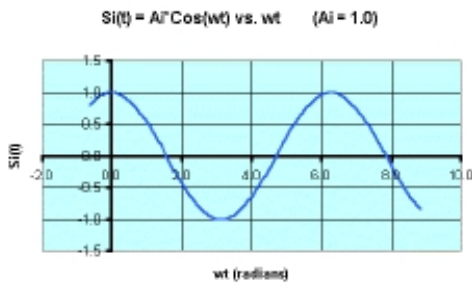

Basic Musical Waveforms

1. Sine/Cosine Wave: Mellow Sounding – No High Harmonics

2. Triangle Wave: A Bit Brighter Sounding – Has Harmonics!

3. Sawtooth Wave: Even Brighter Sounding – Even More Harmonics

4. Square Wave: Brightest Sounding – Has the Most Harmonics