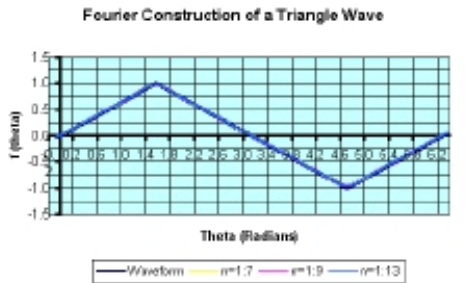

Basic Musical Waveforms

1. Sine/Cosine Wave: Mellow Sounding – No High Harmonics

2. Triangle Wave: A Bit Brighter Sounding – Has Harmonics!

3. Sawtooth Wave: Even Brighter Sounding – Even More Harmonics

4. Square Wave: Brightest Sounding – Has the Most Harmonics