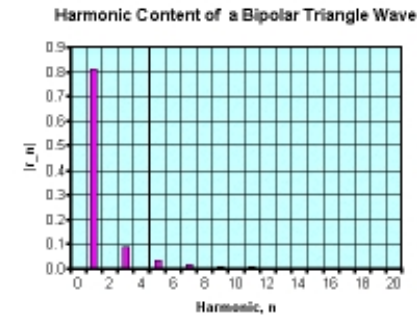

Basic Musical Waveforms

1. Sine/Cosine Wave: Mellow Sounding – No High Harmonics

2. Triangle Wave: A Bit Brighter Sounding – Has Harmonics!

3. Sawtooth Wave: Even Brighter Sounding – Even More Harmonics

4. Square Wave: Brightest Sounding – Has the Most Harmonics