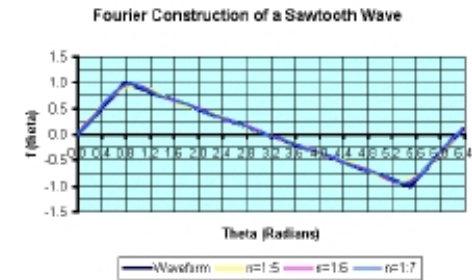

Basic Musical Waveforms

1. Sine/Cosine Wave: Mellow Sounding – No High Harmonics

2. Triangle Wave: A Bit Brighter Sounding – Has Harmonics!

3. Sawtooth Wave: Even Brighter Sounding – Even More Harmonics

4. Square Wave: Brightest Sounding – Has the Most Harmonics