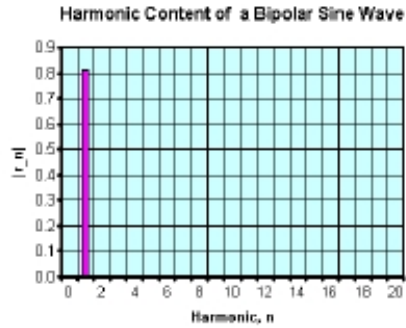

Basic Musical Waveforms

1. Sine/Cosine Wave: Mellow Sounding – No High Harmonics

2. Triangle Wave: A Bit Brighter Sounding – Has Harmonics!

3. Sawtooth Wave: Even Brighter Sounding – Even More Harmonics

4. Square Wave: Brightest Sounding – Has the Most Harmonics