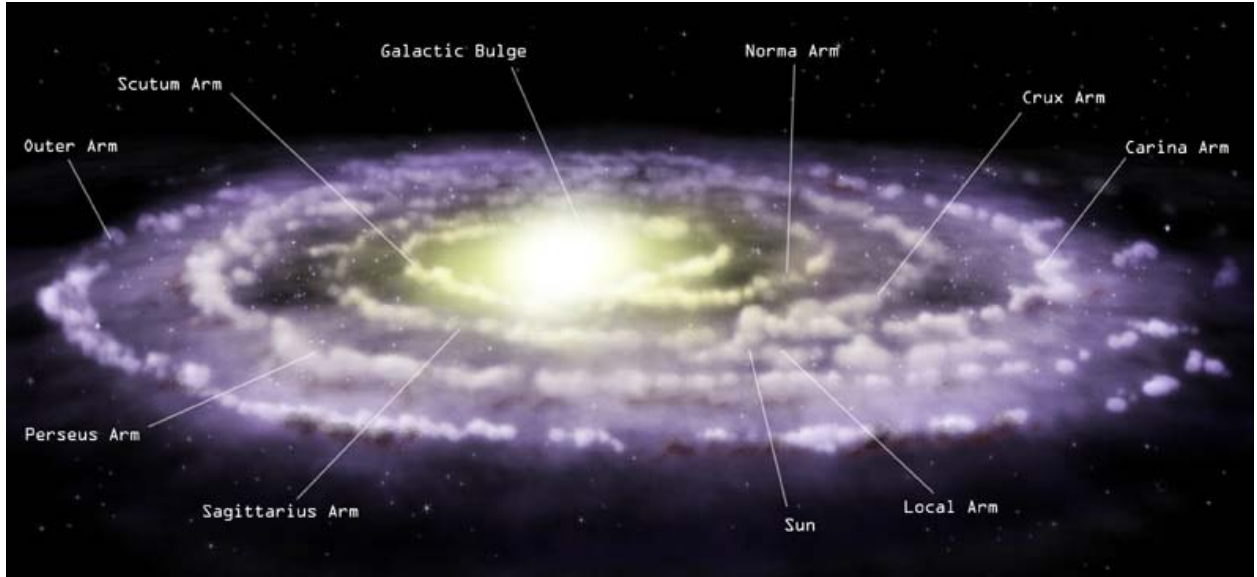

- The age of our own Milky Way galaxy is (at least) ~ 13.2 **billion** years old – dated from a single star (HE-1523-0901) in the **halo** of the Milky Way galaxy. However the **formation** of the Milky Way galaxy is estimated to have formed ~ 8.8 ± 1.7 **billion** years ago.

- The age of our own solar system – our sun – is ~ 4.6 **billion** years old; the earth formed ~ 60 million years later – *i.e.* the earth is ~ 4.54 **billion** years old.