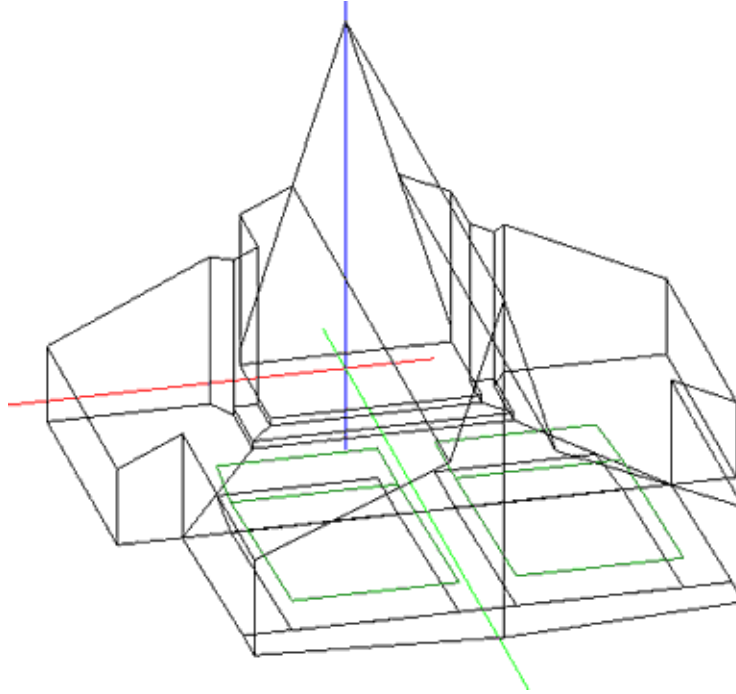

## Another Example – Speech Intelligibility Problems in a Church:

The above figure shows the beginning of another design using EASE. In this case, a church with traditional acoustical needs for their church services had a problem associated with the intelligibility of Pastor's voice, because older members of the church congregation were experiencing difficulty hearing/understanding the Pastor with the church's existing sound system. The problem needed to be solved, and like most churches, it needed to be solved on a limited budget. The installation of a conventional cluster speaker was unacceptable because of the aesthetic impact. Further adding to the design challenge, the room was also very reverberant, and what ever design was used, it was critical to keep acoustic energy away from everywhere but the congregation. EASE provided the tools for the acoustical engineers to find a solution that was within the budget of the church.