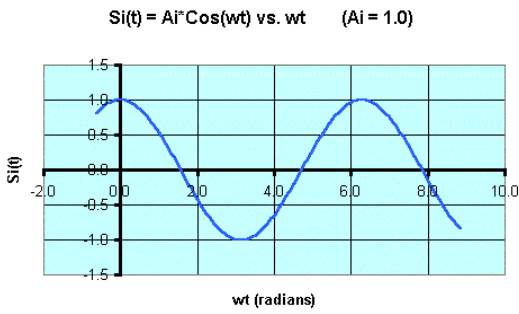

# Basic Musical Waveforms

## 1. Sine/Cosine Wave: Mellow Sounding – No High Harmonics