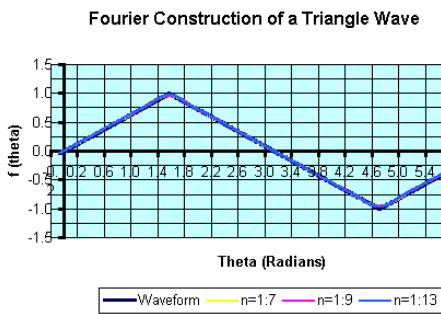

2. Triangle Wave: A Bit Brighter Sounding – Has Harmonics!