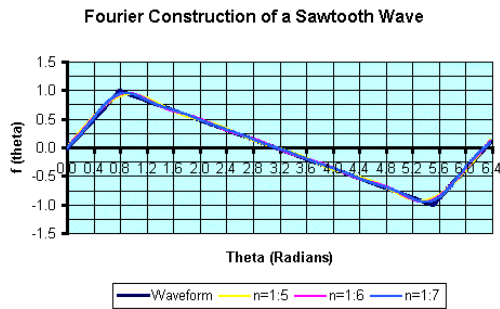

3. Sawtooth Wave: Even Brighter Sounding – Even More Harmonics