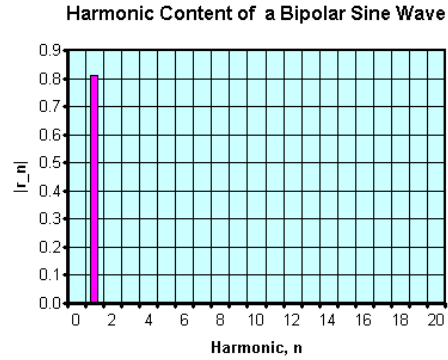

# Basic Musical Waveforms

## 1. Sine/Cosine Wave: Mellow Sounding – No High Harmonics

## 4. Square Wave: Brightest Sounding – Has the Most Harmonics