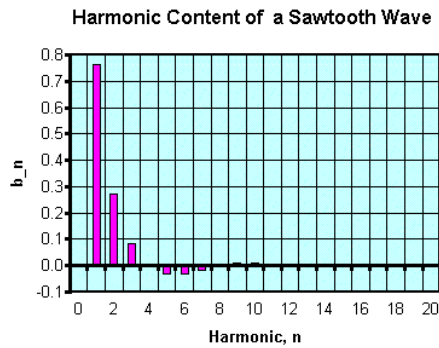

3. Sawtooth Wave: Even Brighter Sounding – Even More Harmonics