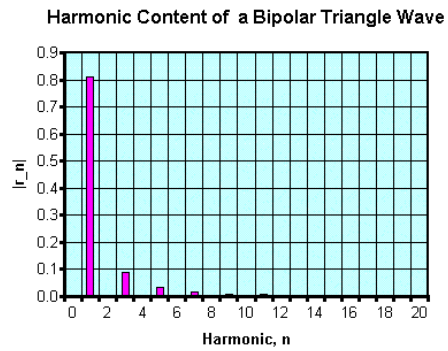

# Basic Musical Waveforms

## 1. Sine/Cosine Wave: Mellow Sounding – No High Harmonics

## 2. Triangle Wave: A Bit Brighter Sounding – Has Harmonics!

## 4. Square Wave: Brightest Sounding – Has the Most Harmonics