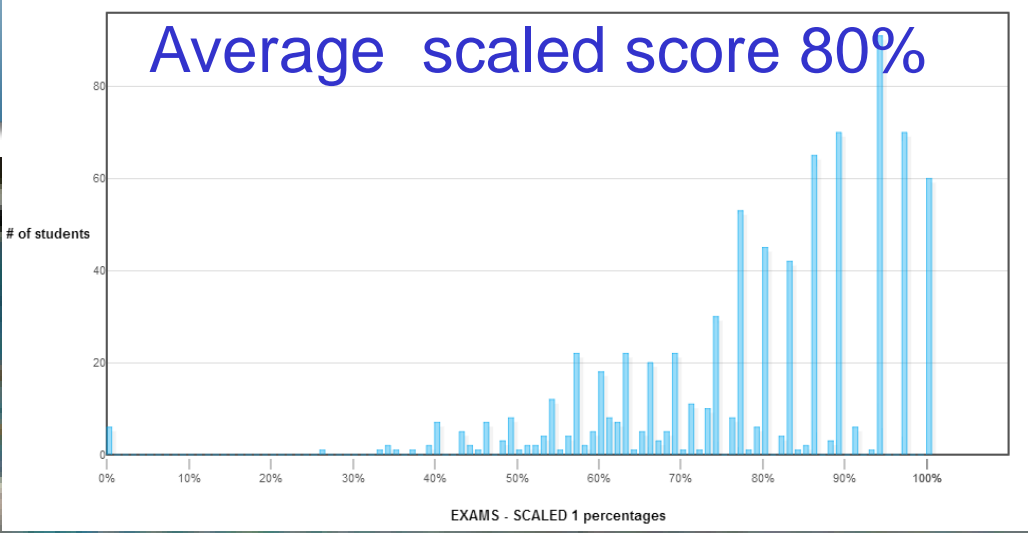

Hour Exam 1 Results

Check under course description for grading policy

(e.g. if you got a 60% on this exam, then you missed 40/1000 course points. That does not mean you will get a D in the course! But, that you should have a strategy to do better on the remaining exams.)