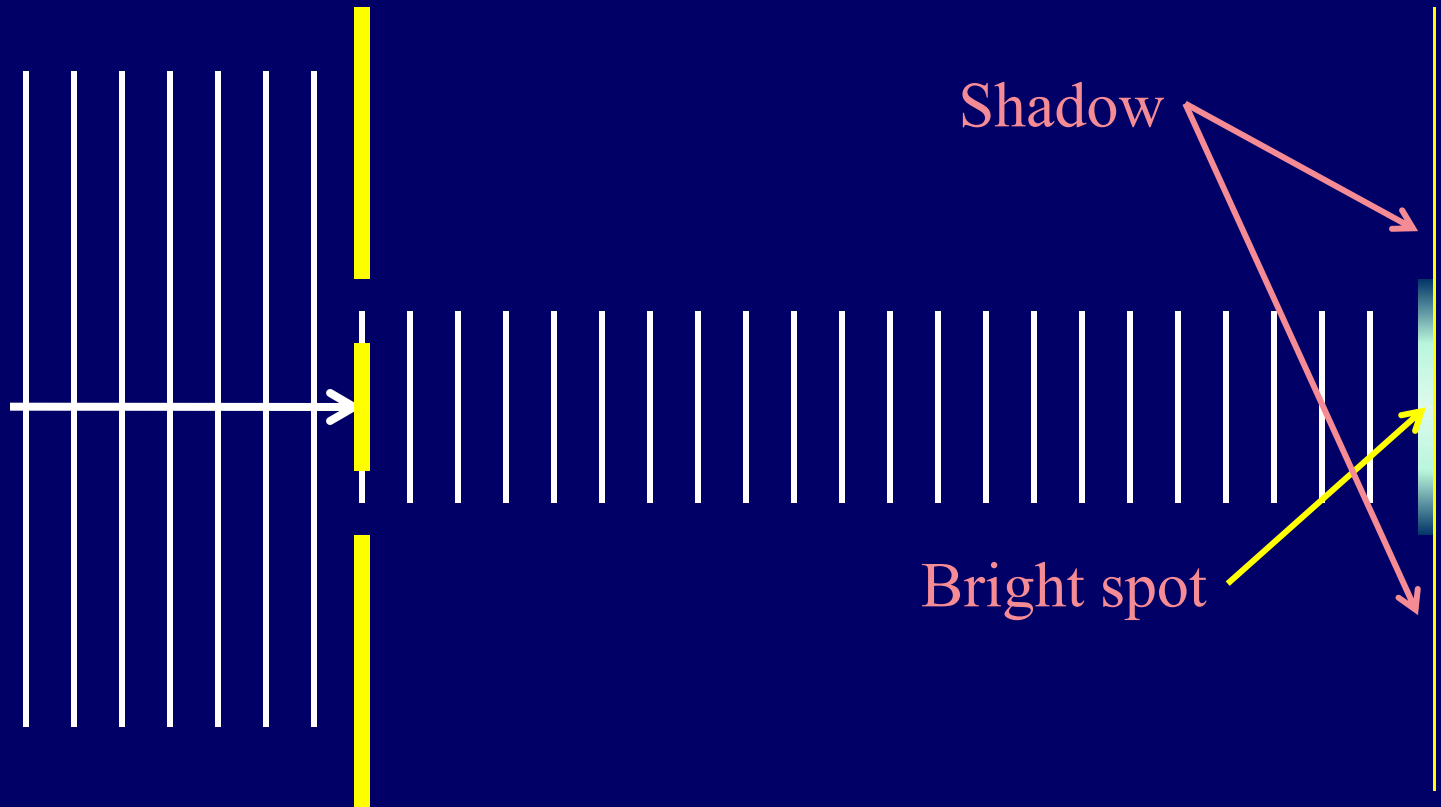

Single slit interference?

Monochromatic light travels through a screen with opening

This is not what is actually seen!