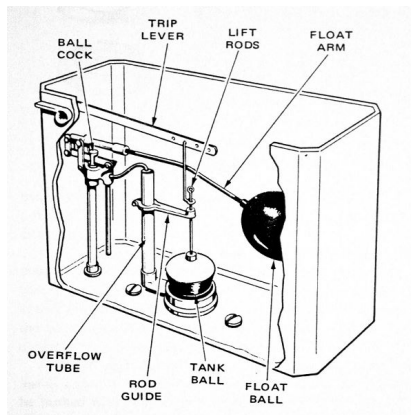

Control All Around Us: The Toilet Tank

The flush toilet employs a control mechanism that ensures that the toilet gets flushed and that the tank is filled to a set [reference](#) level. Similar systems are used in other applications where fluid levels need to be regulated.