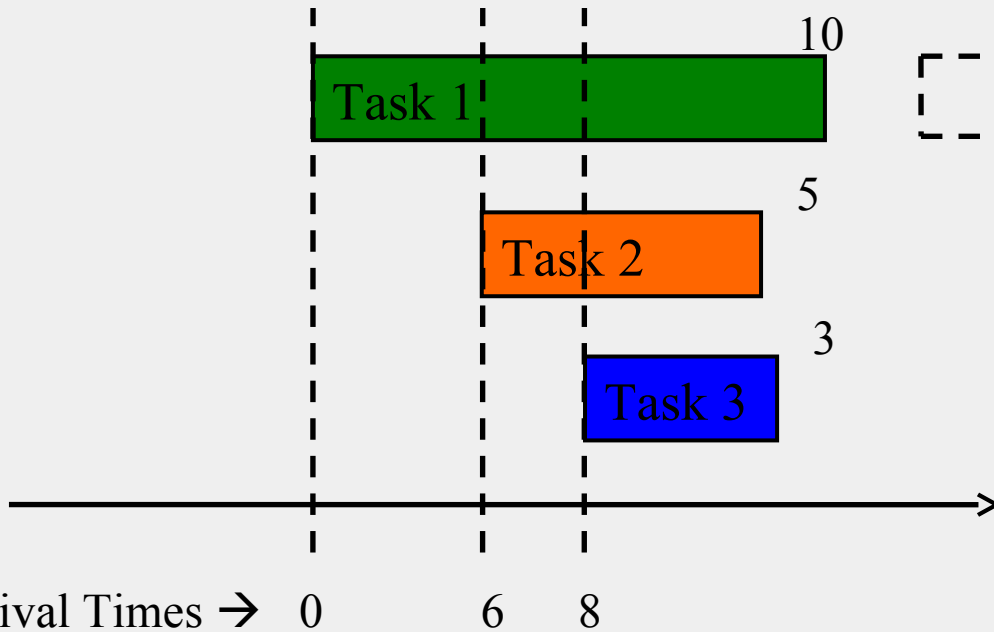

Single Processor Scheduling

Which tasks run when?

Processor

Task	Length	Arrival
1	10	0
2	5	6
3	3	8