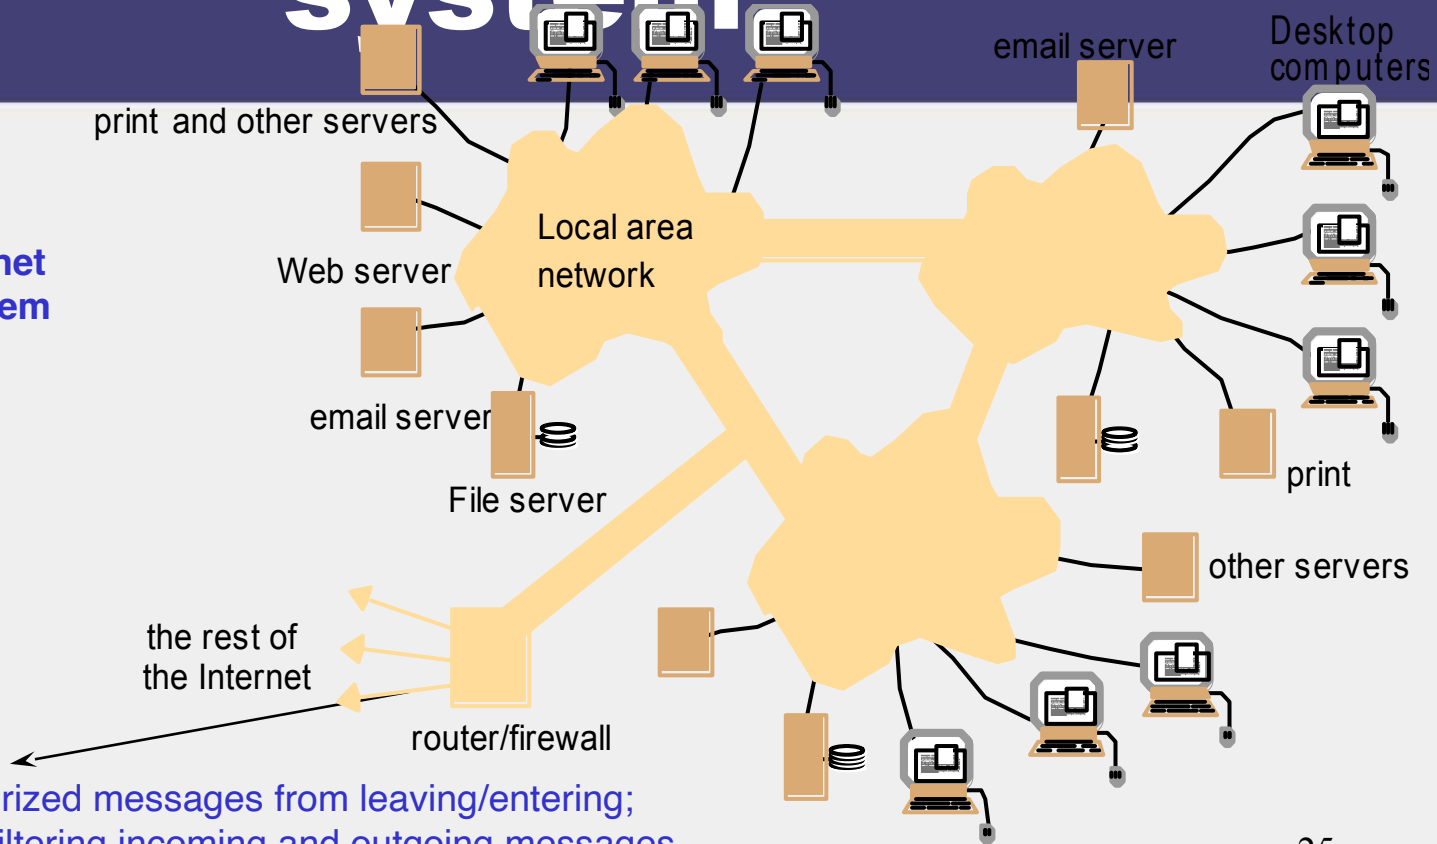

# An Intranet & a distributed system

Running over this Intranet is a distributed file system

prevents unauthorized messages from leaving/entering;  
implemented by filtering incoming and outgoing messages  
via firewall "rules" (configurable)