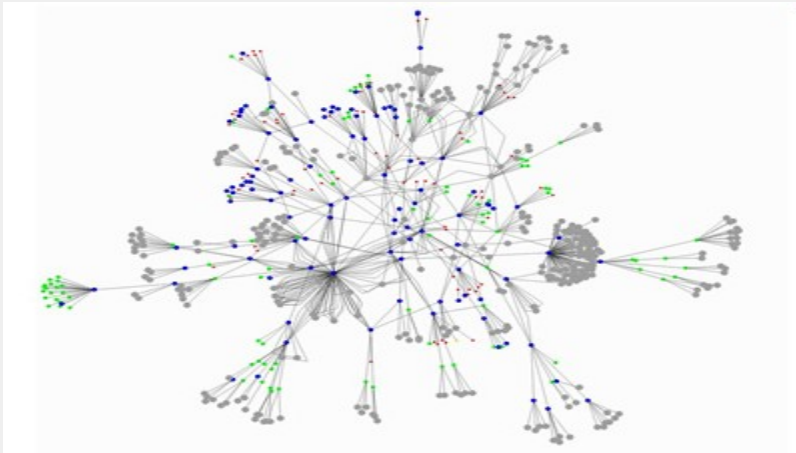

# Gnutella Peer to Peer System

What are the “entities”  
(nodes)?

Source: GnuMap Project

What is the  
communication medium  
(links)?