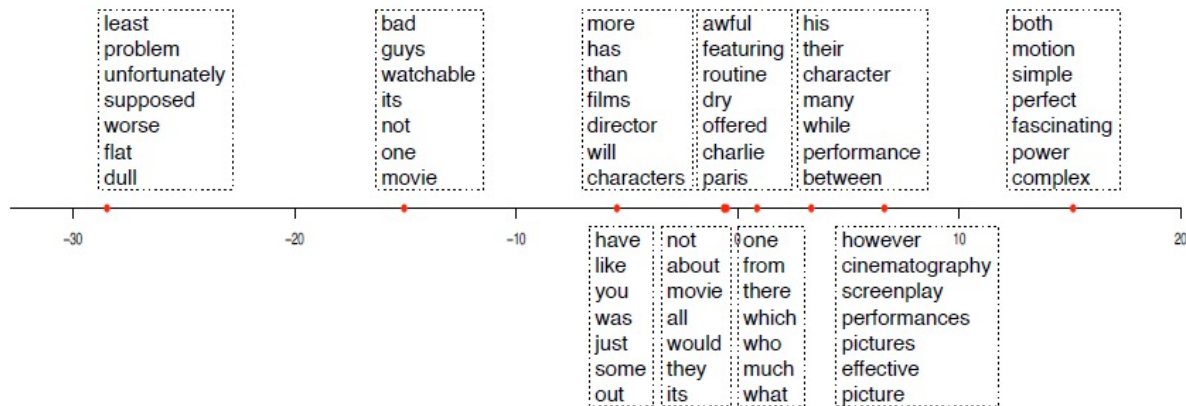

# Sample Results of Supervised LDA

- 10-topic sLDA model on movie reviews (Pang and Lee, 2005).
- Response: number of stars associated with each review